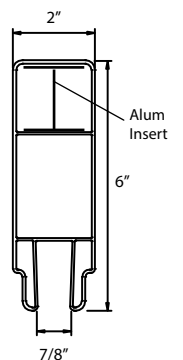

JASPER 5'

Direct Fencing Supply

www.directfencingsupply.ca
1-888-751-5324

- * DARK MAPLE
- * GREY OAK

Material per section

Item	Dimension	Thickness	Qty
Post	5" x 5" x 66"	0.150"	1
Top Rail	2" x 6" x 93 2/5"	0.080"	1
Middle Rail	2" x 6" x 93 2/5"	0.080"	1
Bottom Rail	2" x 6" x 93 2/5"	0.080"	1
U-Channel	1 3/8" x 21"	0.080"	4
Panel	7/8" x 11 3/8" x 23 3/4"	0.051"	16
Steel Pipe	2 3/8" x 96"		1
Top Rail Tie	5" x 5"		1
Collar	5" x 5"		2
HD Alum	93 2/5"		1
Alum	93 2/5"		2
Post Cap	Flat Cap		1

Bottom Rail

Mid-Rail

Top Rail

Side view of HD and Standard Alum insert