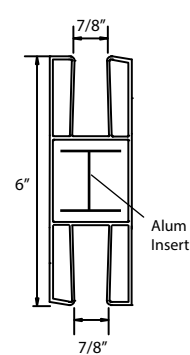

JASPER 5'

Direct Fencing Supply

www.directfencingsupply.ca
1-888-751-5324

- * DARK MAPLE
- * GREY OAK

Material per section

Item	Dimension	Thickness	Qty
Post	5" x 5" x 66"	0.150"	1
Top Rail	2" x 6" x 93 2/5"	0.080"	1
Middle Rail	2" x 6" x 93 2/5"	0.080"	1
Bottom Rail	2" x 6" x 93 2/5"	0.080"	1
U-Channel	1 3/8" x 21"	0.080"	4
Panel	7/8" x 11 3/8" x 23 3/4"	0.051"	16
Steel Pipe	2 3/8" x 96"		1
Top Rail Tie	5" x 5"		1
Collar	5" x 5"		2
HD Alum	93 2/5"		1
Alum	93 2/5"		2
Post Cap	Flat Cap		1

Bottom Rail

Mid-Rail

Top Rail

Side view of HD and Standard Alum insert