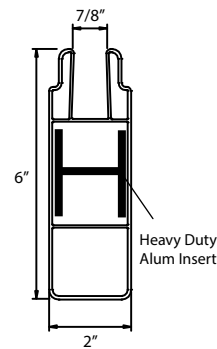

JASPER 5'

Direct Fencing Supply

www.directfencingsupply.ca
1-888-751-5324

- * DARK MAPLE
- * GREY OAK

Material per section

Item	Dimension	Thickness	Qty
Post	5" x 5" x 66"	0.150"	1
Top Rail	2" x 6" x 93 2/5"	0.080"	1
Middle Rail	2" x 6" x 93 2/5"	0.080"	1
Bottom Rail	2" x 6" x 93 2/5"	0.080"	1
U-Channel	1 3/8" x 21"	0.080"	4
Panel	7/8" x 11 3/8" x 23 3/4"	0.051"	16
Steel Pipe	2 3/8" x 96"		1
Top Rail Tie	5" x 5"		1
Collar	5" x 5"		2
HD Alum	93 2/5"		1
Alum	93 2/5"		2
Post Cap	Flat Cap		1

Bottom Rail

Mid-Rail

Top Rail

Side view of HD and Standard Alum insert