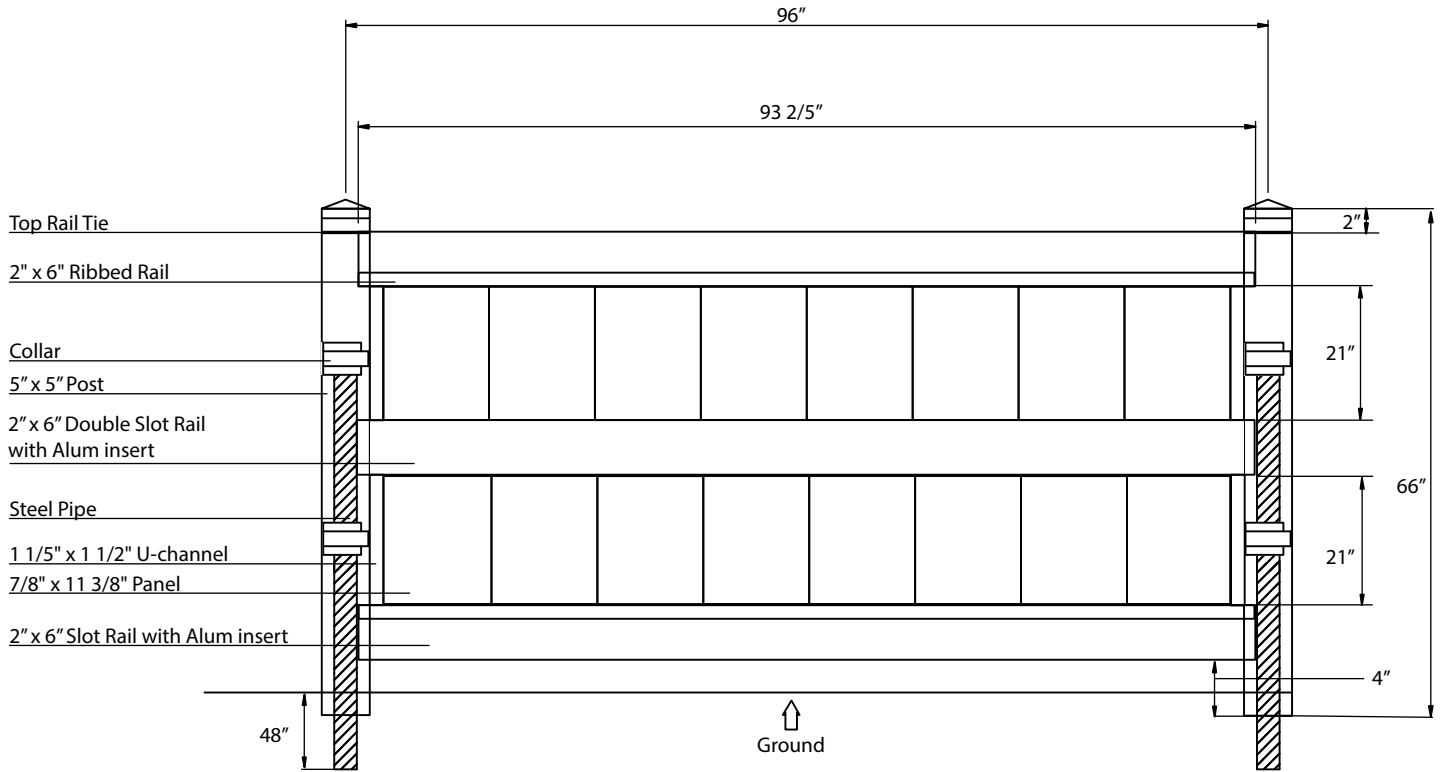

JASPER 5'

Direct Fencing Supply

www.directfencingsupply.ca
1-888-751-5324

- * DARK MAPLE
- * GREY OAK

Material per section

Item	Dimension	Thickness	Qty
Post	5" x 5" x 66"	0.150"	1
Top Rail	2" x 6" x 93 2/5"	0.080"	1
Middle Rail	2" x 6" x 93 2/5"	0.080"	1
Bottom Rail	2" x 6" x 93 2/5"	0.080"	1
U-Channel	1 3/8" x 21"	0.080"	4
Panel	7/8" x 11 3/8" x 23 3/4"	0.051"	16
Steel Pipe	2 3/8" x 96"		1
Top Rail Tie	5" x 5"		1
Collar	5" x 5"		2
HD Alum	93 2/5"		1
Alum	93 2/5"		2
Post Cap	Flat Cap		1

Bottom Rail

Mid-Rail

Top Rail

Side view of HD and Standard Alum insert